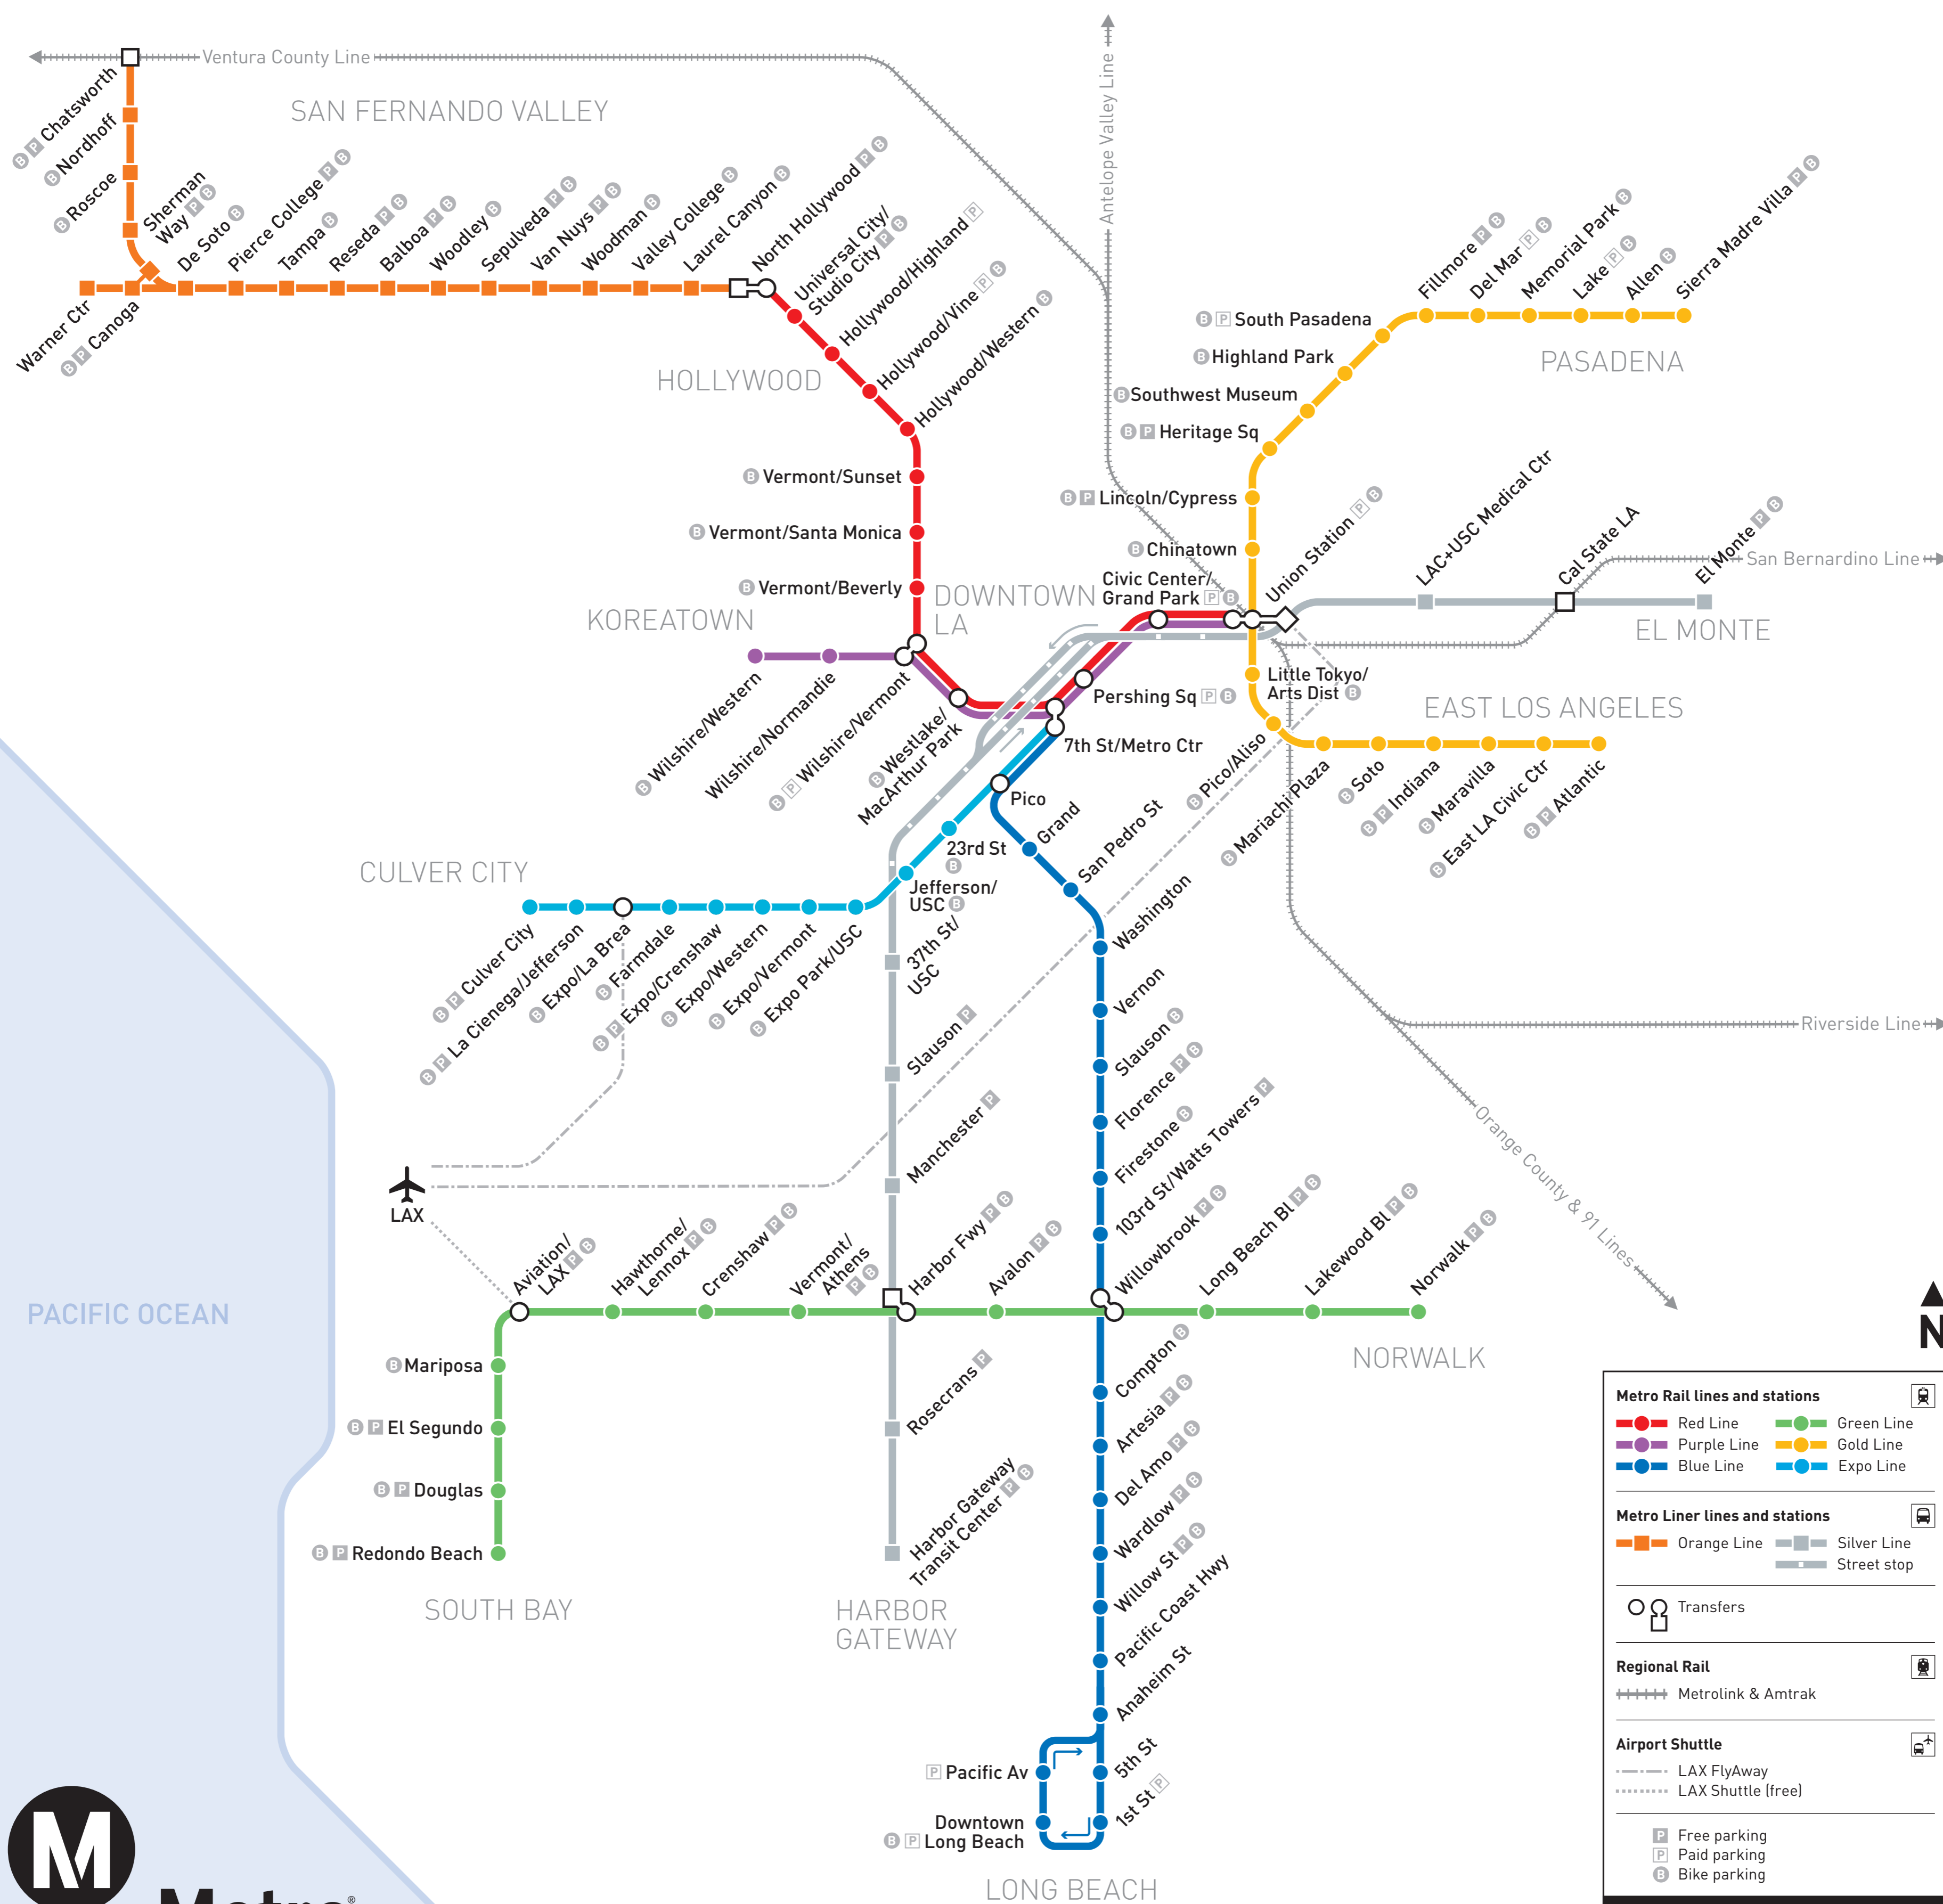

Go Metro

Metro Rail lines and stations

- Red Line
- Purple Line
- Blue Line
- Green Line
- Gold Line
- Expo Line

Metro Liner lines and stations

- Orange Line
- Silver Line
- Street stop

Transfers

Regional Rail

- Metroink & Amtrak

Airport Shuttle

- LAX FlyAway
- LAX Shuttle (free)

Parking and Bike Parking

- Free parking
- Paid parking
- Bike parking

AUG 2013 Subject to Change

14-071 ©2013 LACMTA