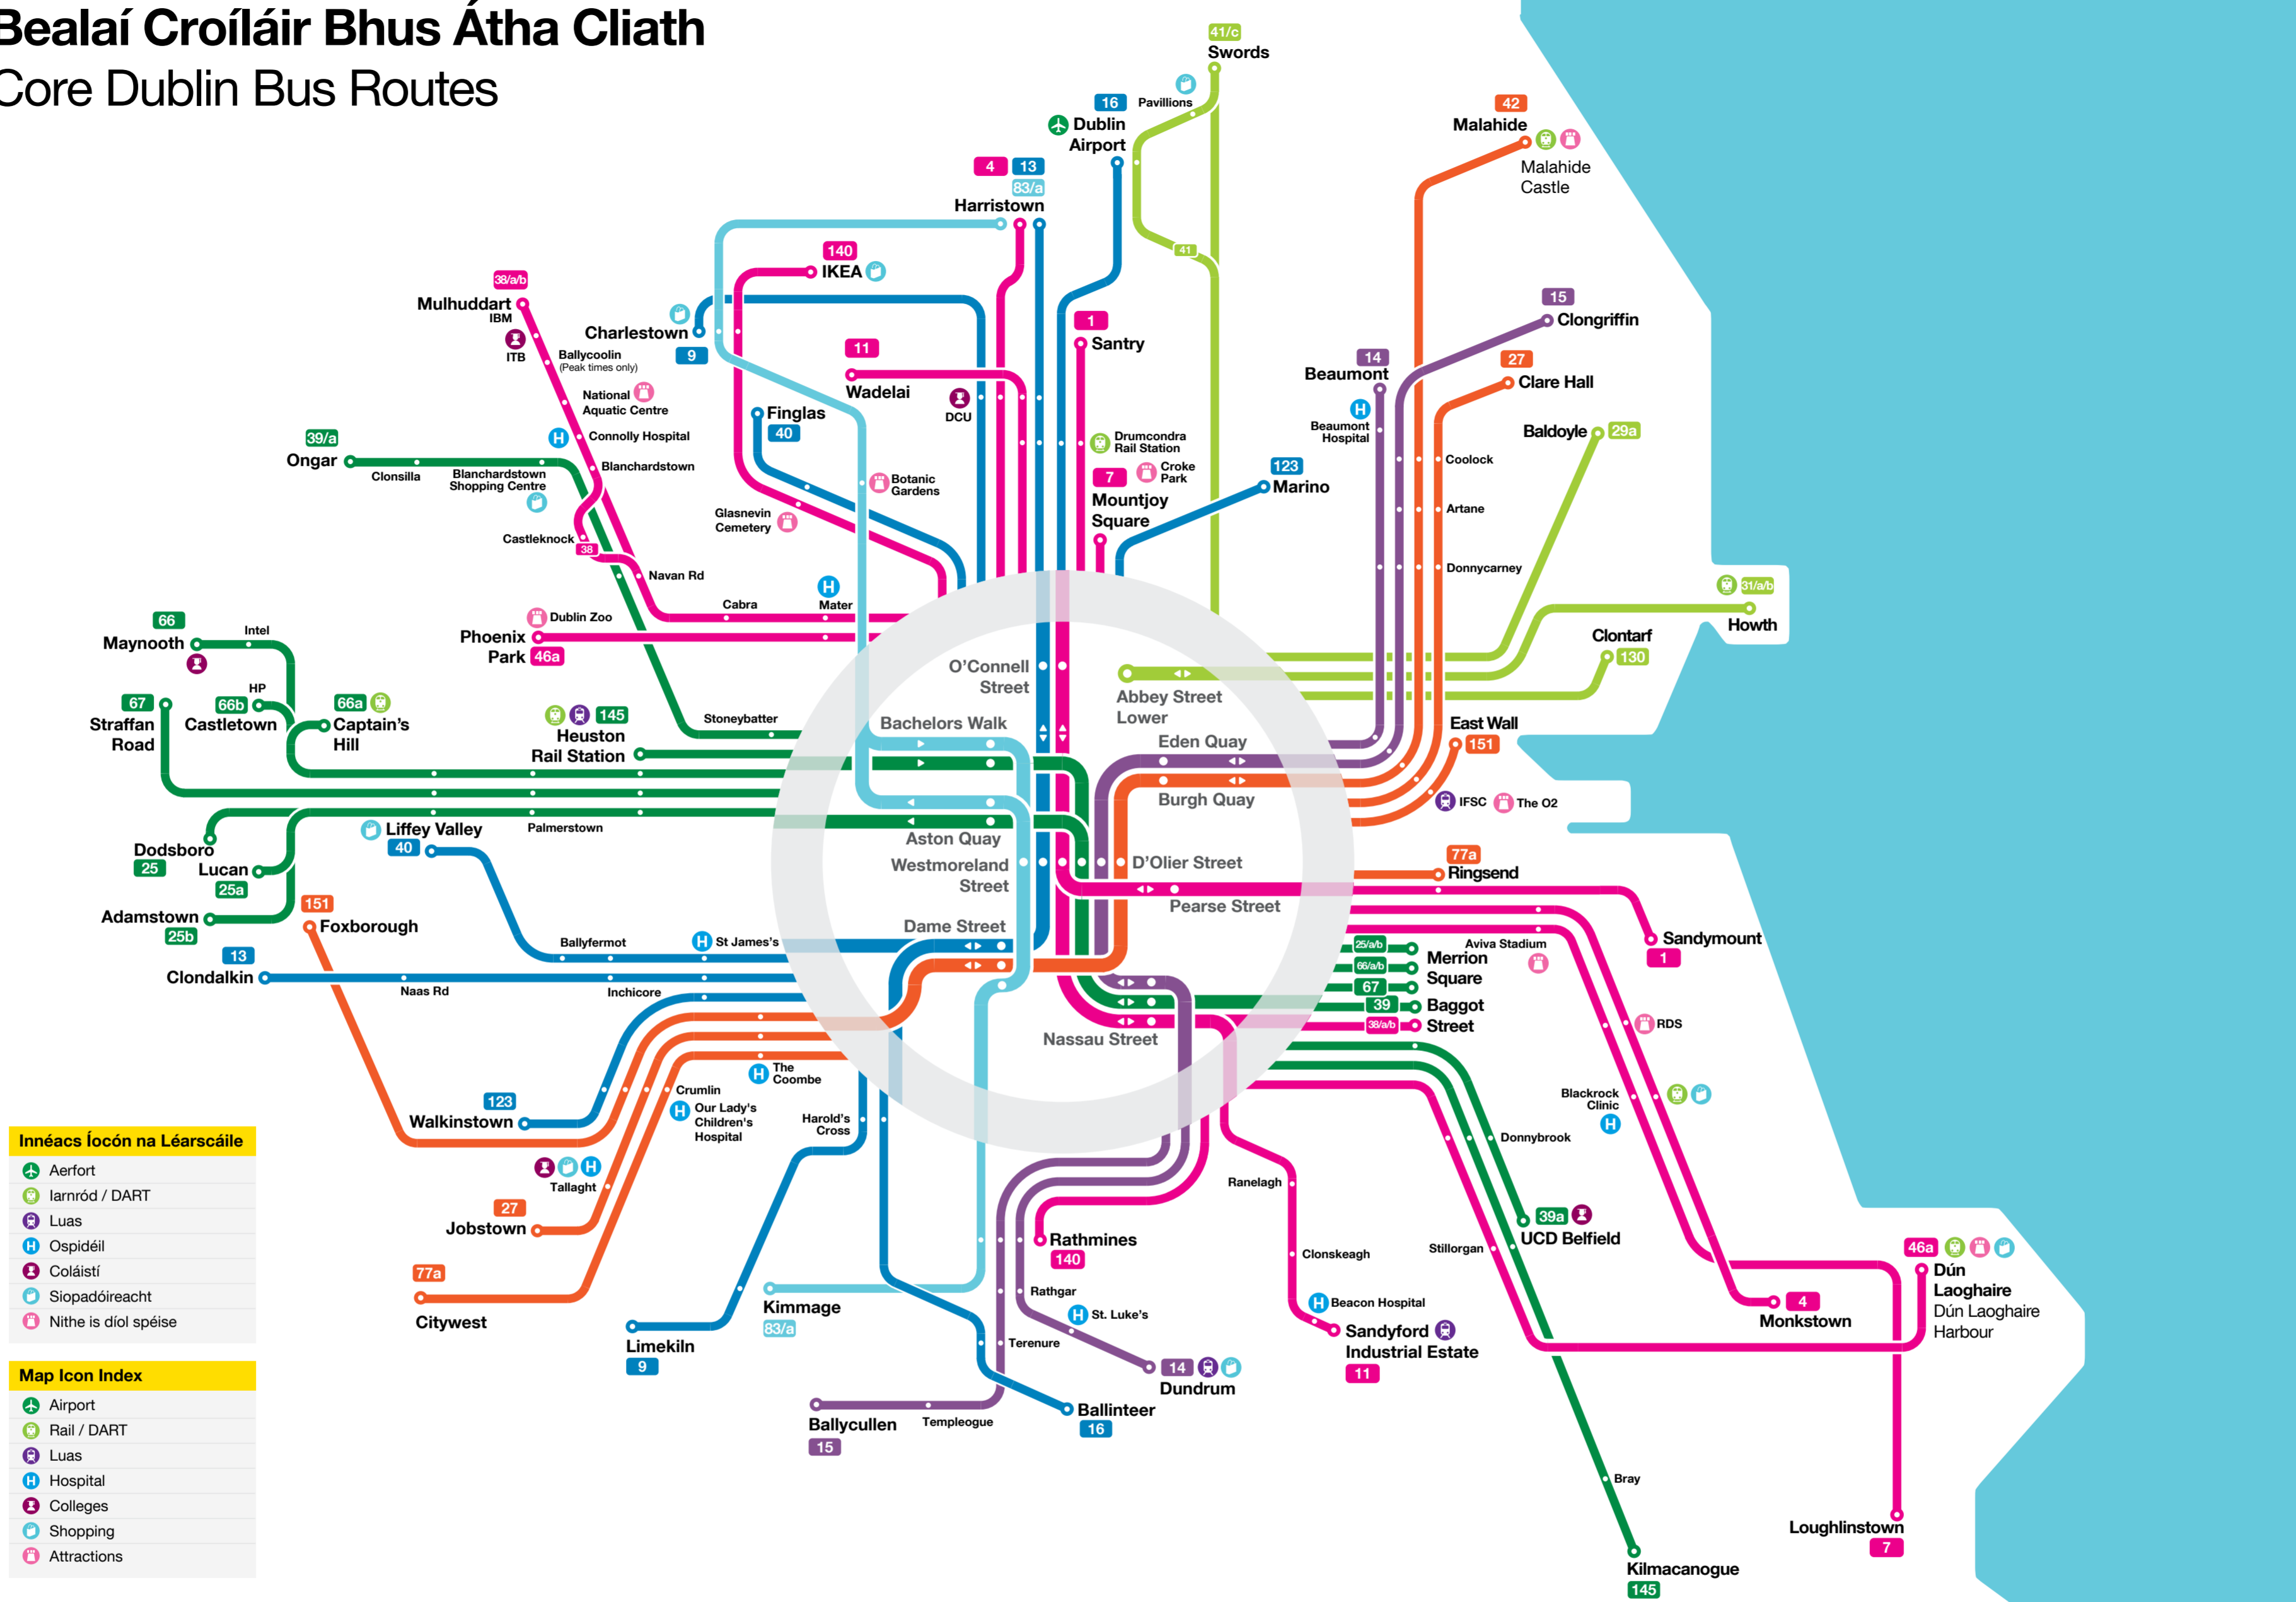

1. **Innéacs Íocón na Léarscáile**
2. Aerfort
   - Iarnród / DART
   - Luas
   - Ospidéal
   - Coláistí
   - Siopadóireacht
   - Nithe is díol spéise

1. **Map Icon Index**
2. Airport
   - Rail / DART
   - Luas
   - Hospital
   - Colleges
   - Shopping
   - Attractions

Place of Interest	Bus Route
Ospidéal / Hospitals	
Beacon Hospital	11
Beaumont Hospital	14
Blackrock Clinic	4, 7
Bons Secours	83/a
The Coombe	27, 77a, 151
Connolly Hospital	38/a/b
The Mater	38/a/b, 46a
The Mater Private	1, 11, 13, 16, 41/c
Our Lady's Hospital, Crumlin	27, 77a, 123, 151
Royal Victoria Eye and Ear	11, 46a, 145
St. Columcilles, Loughlinstown	145
St. James's	13, 40, 123

Place of Interest	Bus Route
Ospidéal / Hospitals (continued)	
St. Luke's	14, 15
St. Vincent's	4, 7
Tallaght Hospital	27
Temple Street Children's Hospital	1, 11, 13, 16, 40, 41/c
Ionaid siopadóireachta / Shopping Centre's	
Blackrock Shopping Centre	4, 7
Blanchardstown Shopping Centre	39/a
Charlestown Shopping Centre	9, 83/a, 140
Dundrum Town Centre	14
Dún Laoghaire Shopping Centre	7, 46a
Liffey Valley Shopping Centre	25/a/b, 40, 66/a/b, 67

Place of Interest	Bus Route
Ionaid siopadóireachta / Shopping Centre's (continued)	
Swords Pavilions	41/c
The Omni Park Shopping Centre	16, 41/c
The Square Town Centre, Tallaght	27, 77a
Nithe is díol spéise / Attractions	
Aviva Stadium	4, 7
Croke Park & Museum	1, 11, 13, 16, 41/c
Dublin Zoo	46a, 66/a/b, 67
Dún Laoghaire Harbour	7, 46a
Glasnevin Cemetery	40, 140
Howth Harbour	31/a
Malahide Castle	42

Place of Interest	Bus Route
Nithe is díol spéise / Attractions (continued)	
National Aquatic Centre	38/a/b
National Botanic Gardens	83/a
The O2	151
RDS	4, 7
Coláistí / Colleges	
Dublin Business School	9, 16, 83/a
DCU	4, 9, 11, 13
DIT Aungier Street	9, 16, 83/a
DIT Bolton Street	1, 7, 11, 16, 40, 46a
DIT Cathal Brugha Street	7, 11, 16, 40, 123
DIT Kevin Street	27, 77a, 151

Place of Interest	Bus Route
Coláistí / Colleges (continued)	
IT Blanchardstown	38/a/b
IT Tallaght	27
Marino Institute of Education	123
NUI Maynooth	66, 67
National College of Art & Design	13, 123
St Patrick's College	1, 11, 13, 16, 41/c
Trinity College	11, 25/a/b, 39/a, 38/a/b, 46a
UCD	39a, 46a, 145

Léiríonn an léaráid seo na bealaí croíláir ag feidhmiú isteach go dtí agus amach ó Lár Cathrach Bhaile Átha Cliath. Liostaítear anseo thíos roinnt cheann scríbe agus nithe is díol spéise príomha laistigh de agus mórthimpeall ar mhórcheantar Bhaile Átha Cliath, agus na bealaí ar leith ag freastal orthu.

Conas an léaráid seo a úsáid.
Trasnaíonn formhór na mbealaí bus a dtaispeántar ar an léaráid seo Lár na Cathrach agus leanann bealaí ar dhath comhchosúil an bealach céanna, le heisceacht Bealaí 29a, 41/c, 31/a/b agus 130. Mar shampla, léirítear Bealach 46a ó Pháirc an Fhionnuisce le dath bándearg ag teacht isteach i lár na cathrach trí mheán Shráid Uí Chonaill agus ag fágáil trí mheán Shráid Nassau go Dún Laoghaire.

Léiríonn an léarscáil lastall liosta de stadanna bus lár na cathrach agus cinn scríbe bealaigh.