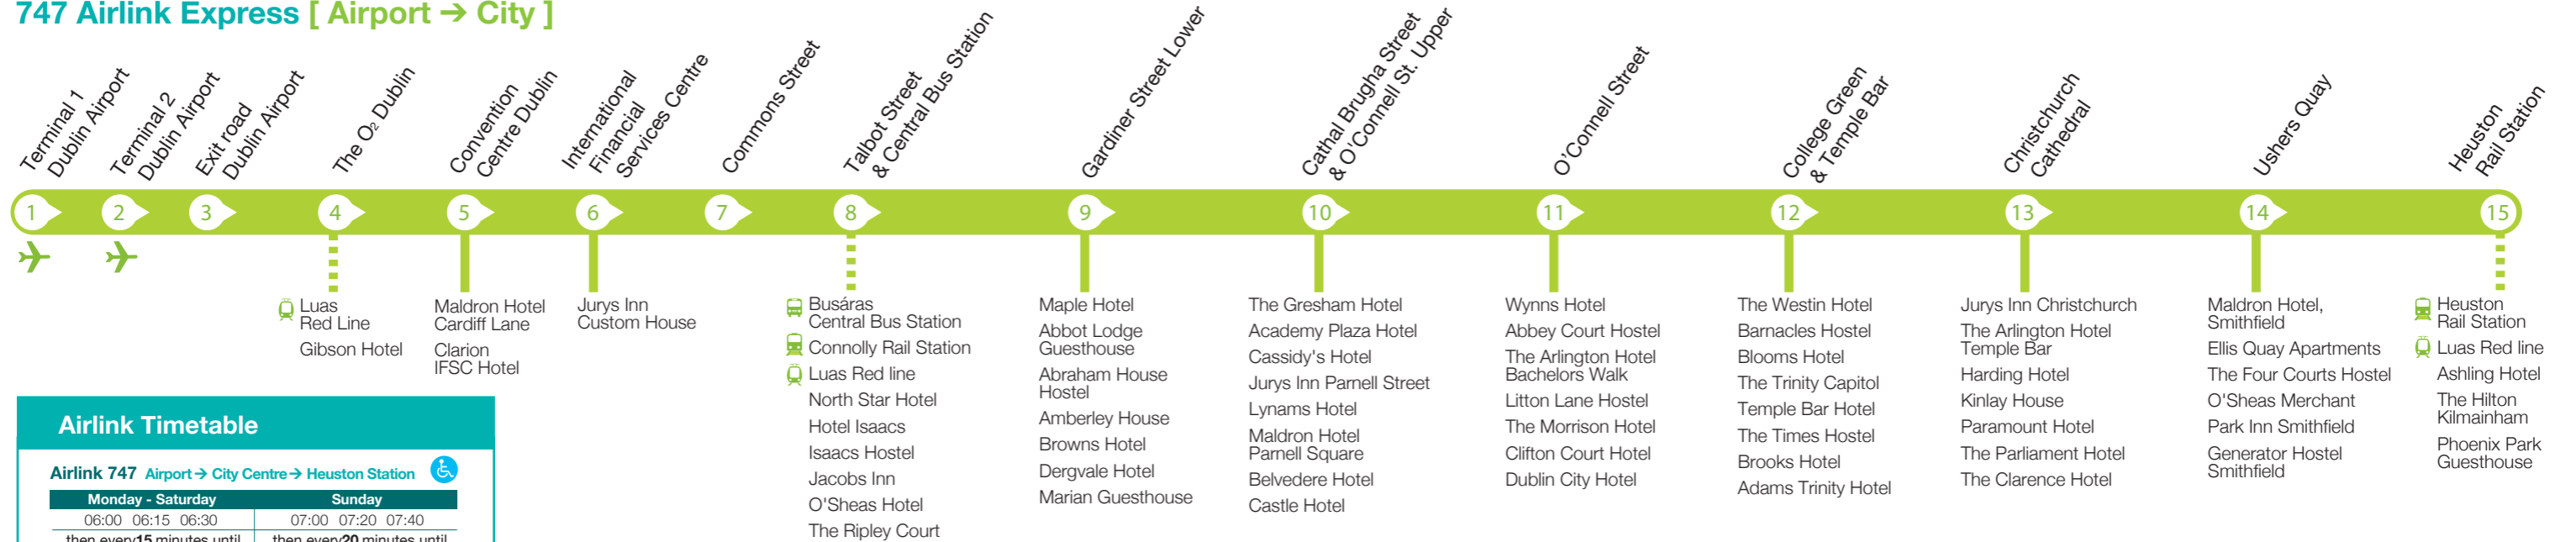

747 Airlink Express [Airport → City]

Airlink Timetable

Airlink 747 Airport → City Centre → Heuston Station

Monday - Saturday			Sunday		
06:00	06:15	06:30	07:00	07:20	07:40
then every 15 minutes until			then every 20 minutes until		
20:50	21:10	21:30	20:40	21:00	21:20
21:50	22:10	22:30	21:40	22:00	22:20
22:50	23:10	23:30	22:40	23:00	23:20

Airlink 747 Heuston Station → City Centre → Airport

Monday - Saturday			Sunday		
05:00	05:15	05:30	07:00	07:20	07:40
then every 15 minutes until			then every 20 minutes until		
20:50	21:10	21:30	20:40	21:00	21:20
21:50	22:10	22:30	21:40	22:00	22:20
22:50	23:10	23:30	22:40	23:00	23:20

Airlink
 Bus Stop No. 4724
747 to Airport
 Pick up stop

O'Connell Street
 Airlink - Set Down Only
 Set down stop

747 Airlink Express [City → Airport]