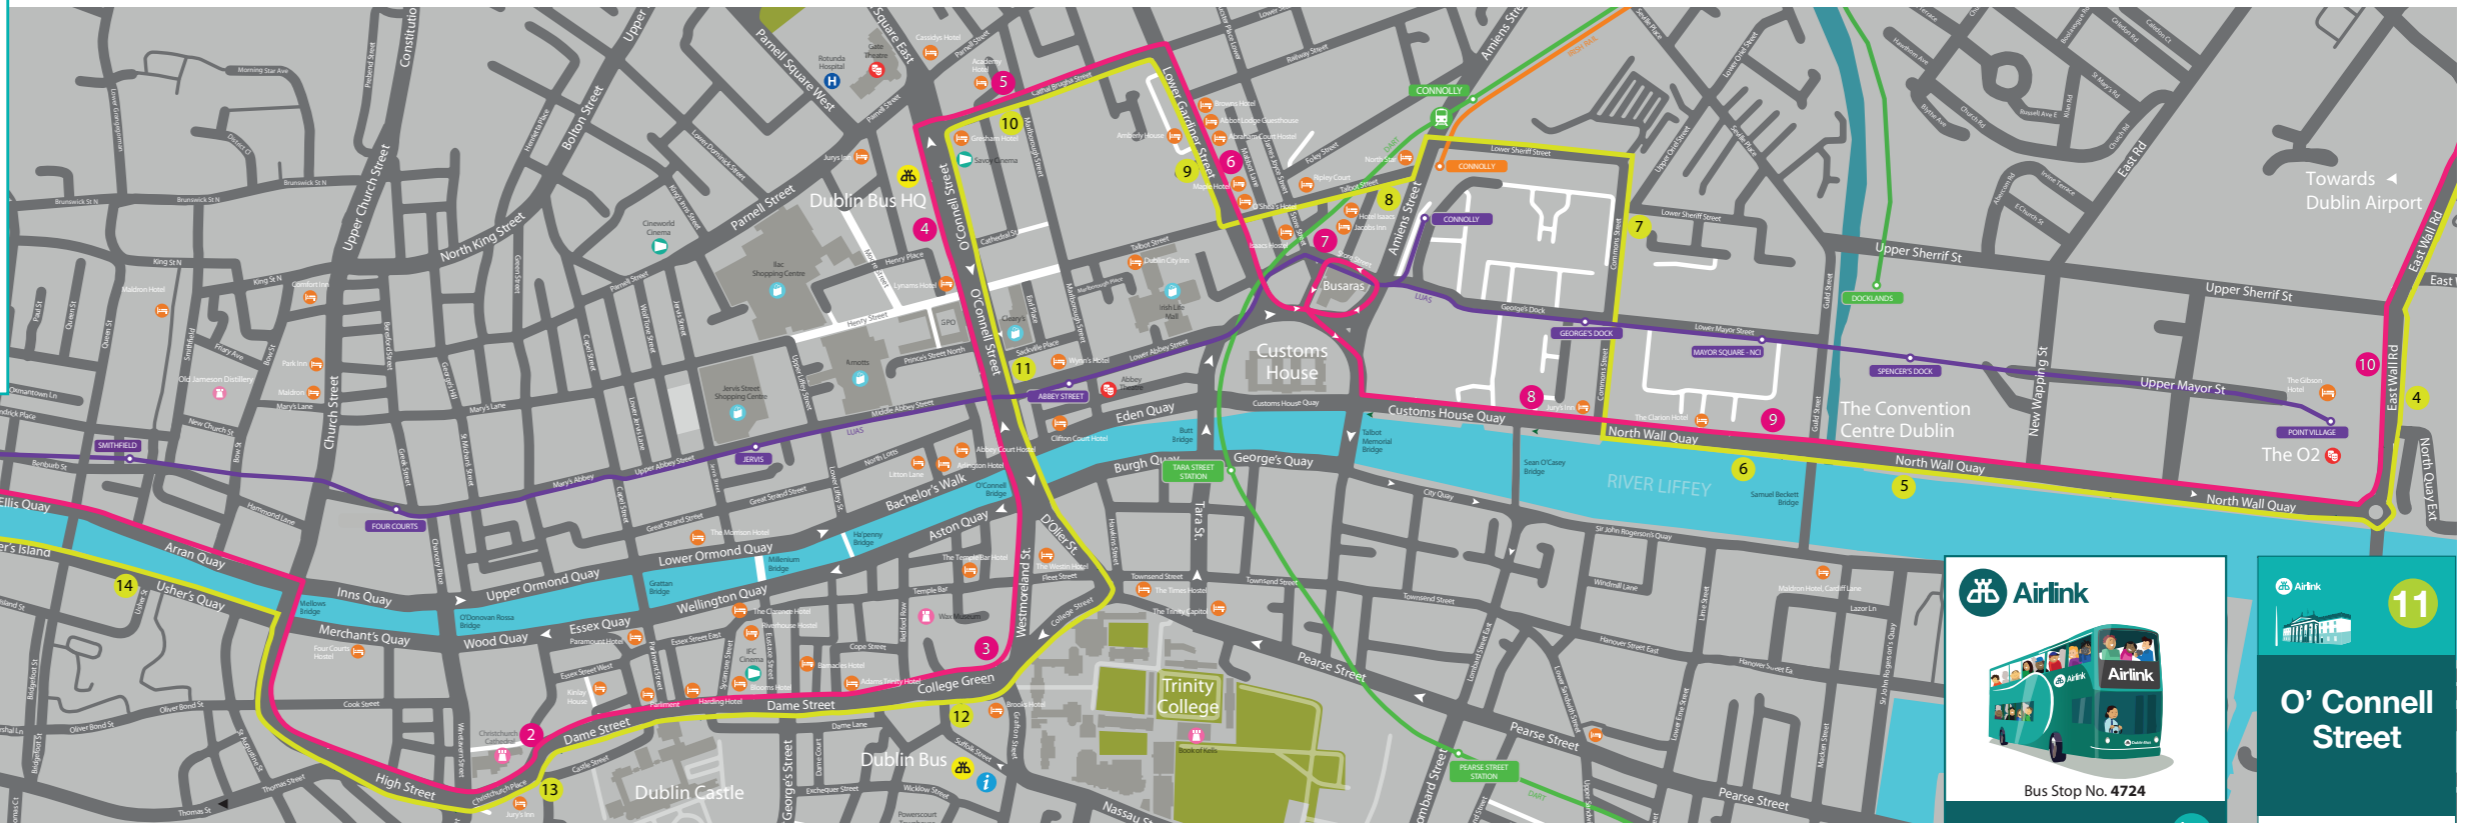

747 Airlink Express [Airport → City]

Airlink Timetable

Airlink 747 Airport → City Centre → Heuston Station

Monday - Saturday			Sunday		
06:00	06:15	06:30	07:00	07:20	07:40
then every 15 minutes until			then every 20 minutes until		
20:50	21:10	21:30	20:40	21:00	21:20
21:50	22:10	22:30	21:40	22:00	22:20
22:50	23:10	23:30	22:40	23:00	23:20

Airlink 747 Heuston Station → City Centre → Airport

Monday - Saturday			Sunday		
05:00	05:15	05:30	07:00	07:20	07:40
then every 15 minutes until			then every 20 minutes until		
20:50	21:10	21:30	20:40	21:00	21:20
21:50	22:10	22:30	21:40	22:00	22:20
22:50	23:10	23:30	22:40	23:00	23:20

Airlink
 Bus Stop No. 4724
747 to Airport
 Pick up stop

O'Connell Street
 Airlink - Set Down Only
 Set down stop

747 Airlink Express [City → Airport]