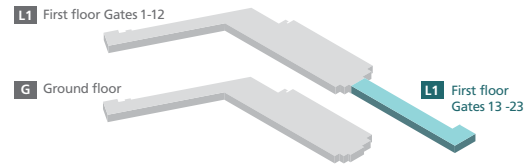

Airline lounges

British Airways Lounge	25	Servisair Lounge	6 7
bmi Lounge	9		

- Accessible toilet
- Babycare
- Bar/Pub
- Bureau de change
- Cash machine
- Check-in
- Internet facility
- Lift
- Passenger assistance
- Passenger seating area
- Postbox
- Restaurant/Café
- Security
- Telephone
- Male toilets
- Female toilets
- Wireless hotspot
- Public areas
- Passenger areas

Edinburgh Airport

First floor – Gates 13-23

Edinburgh Airport plan

Shopping

WHSmith & Café 32

Services

Reserved seating 33 Surfbox Internet 35

Food and drink

WHSmith & Café 32

Airline lounges

Flybe lounge 34

- Accessible toilet
- Lift
- Male toilets
- Babycare
- Passenger seating area
- Female toilets
- Cash machine
- Restaurant/Café
- Passenger areas
- Internet Facility