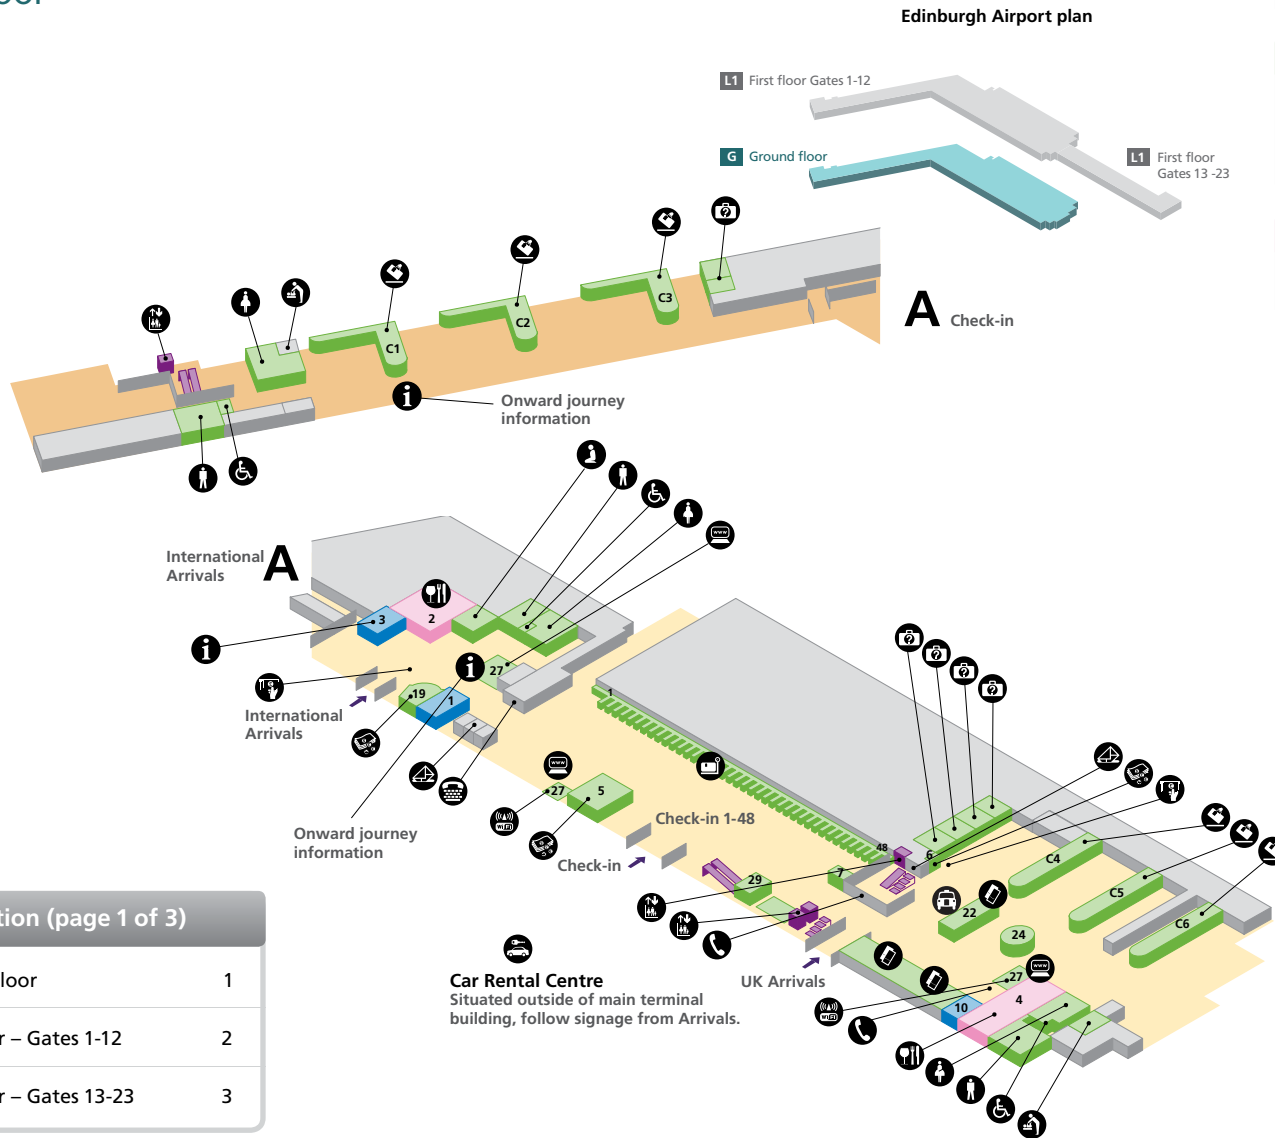

Edinburgh Airport

Ground floor

Navigation (page 1 of 3)	
Ground floor	1
First floor – Gates 1-12	2
First floor – Gates 13-23	3

Shopping

VisitScotland	3	WHSmith	1	10
---------------	---	---------	---	----

Services

American Express	5	6	19	Reserved seating	29
Customs point		7		Taxi information desk	22
Shop & Collect		24		Surfbox Internet	27

Food and drink

Costa Coffee	2	4
--------------	---	---

- Accessible toilet
- Babycare
- Baggage enquiries
- Baggage reclaim
- Bureau de change
- Car rental
- Cash machine
- Check-in
- Customs
- Information
- Internet facility
- Lift
- Postbox
- Prayer/Quiet room
- Restaurant/Café
- Taxi
- Telephone
- Ticket sales
- Male toilets
- Female toilets
- Wireless hotspot
- Public areas
- Passenger areas

Edinburgh Airport

Inspiring journeys

Edinburgh Airport

First floor – Gates 1-12

Navigation (page 2 of 3)	
Ground floor	1
First floor – Gates 1-12	2
First floor – Gates 13-23	3

Shopping

Accessorize	18	MAC / Jo Malone	21
The Airport Gallery	43	Sunglasses	19
Best of the Best	44	The Collection @ Edinburgh	17
Boots	13	The Liquorice Tree	26
Dixons Travel	20	Thinking Scotland	36
Hugo Boss	39	WHSmith	3 22 40
Inside & Out	27	WHSmith Books	37
Kurt Geiger	10	World Duty Free	23

WHSmith & Café 32

Airline lounges

Flybe lounge 34

- Accessible toilet
- Lift
- Male toilets
- Babycare
- Passenger seating area
- Female toilets
- Cash machine
- Restaurant/Café
- Passenger areas
- Internet Facility