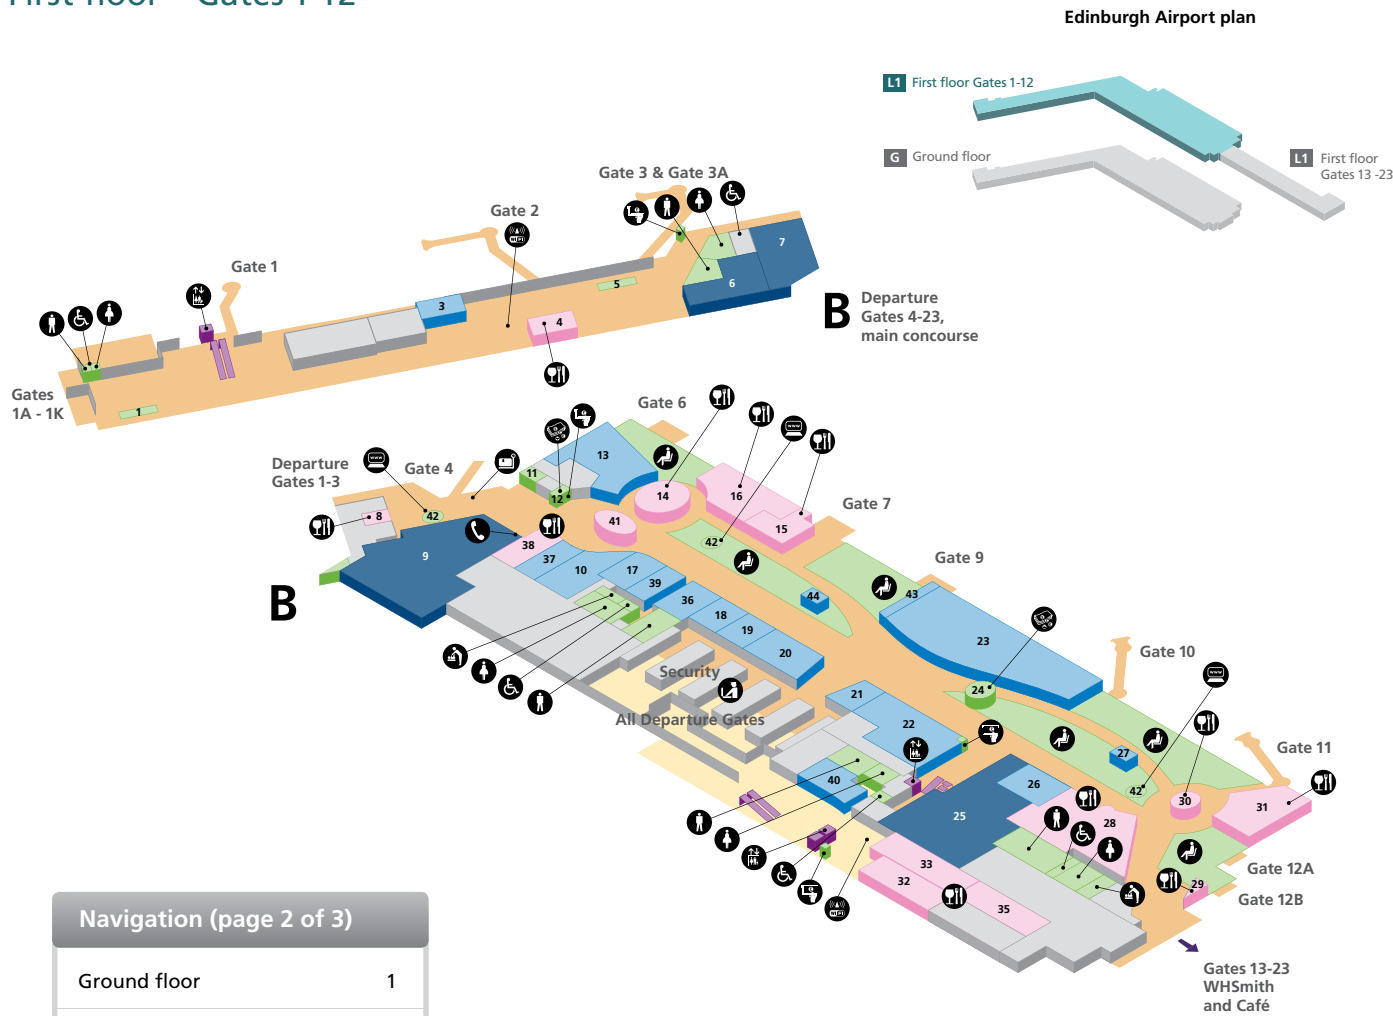

Edinburgh Airport

Ground floor

Navigation (page 1 of 3)	
Ground floor	1
First floor – Gates 1-12	2
First floor – Gates 13-23	3

Shopping

VisitScotland	3	WHSmith	1	10
---------------	---	---------	---	----

Services

American Express	5	6	19	Reserved seating	29
Customs point		7		Taxi information desk	22
Shop & Collect		24		Surfbox Internet	27

Food and drink

Costa Coffee	2	4
--------------	---	---

- Accessible toilet
- Babycare
- Baggage enquiries
- Baggage reclaim
- Bureau de change
- Car rental
- Cash machine
- Check-in
- Customs
- Information
- Internet facility
- Lift
- Postbox
- Prayer/Quiet room
- Restaurant/Café
- Taxi
- Telephone
- Ticket sales
- Male toilets
- Female toilets
- Wireless hotspot
- Public areas
- Passenger areas

Edinburgh Airport

Inspiring journeys

Edinburgh Airport

First floor – Gates 1-12

Navigation (page 2 of 3)	
Ground floor	1
First floor – Gates 1-12	2
First floor – Gates 13-23	3

Shopping

Accessorize	18	MAC / Jo Malone	21
The Airport Gallery	43	Sunglasses	19
Best of the Best	44	The Collection @ Edinburgh	17
Boots	13	The Liquorice Tree	26
Dixons Travel	20	Thinking Scotland	36
Hugo Boss	39	WHSmith	3 22 40
Inside & Out	27	WHSmith Books	37
Kurt Geiger	10	World Duty Free	23

WHSmith & Café 32

Airline lounges

Flybe lounge 34

- Accessible toilet
- Lift
- Male toilets
- Babycare
- Passenger seating area
- Female toilets
- Cash machine
- Restaurant/Café
- Passenger areas
- Internet Facility